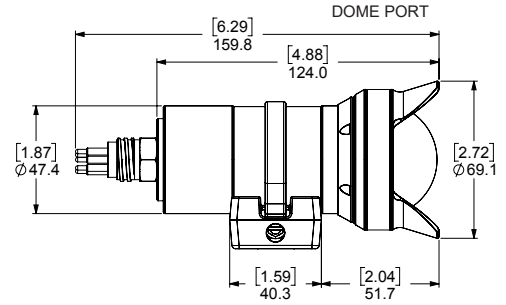

# IP Multi SeaCam<sup>®</sup>

	IPMSC-3070 Flat Port	IPMSC-3105 Dome Port
<b>Optical Specifications</b>		
<b>Lens</b>	2.7 mm, f/2.9	
<b>Focus</b>	Fixed, 100 mm~infinity	
<b>FOV in Water</b>	72° H x 42° V	105° H x 60° V
<b>Video Specifications</b>		
<b>Image Sensor</b>	1/2.8" CMOS	
<b>Sensor Resolution</b>	1920 x 1080	
<b>Measured Resolution</b>	TBD	
<b>Faceplate Illumination</b>	TBD	
<b>Signal to Noise</b>	TBD	
<b>Interface Specifications</b>		
<b>Supported Protocols</b>	TCP/IP, UDP/IP, RTP, RTSP, SNTP, HTTP, FTP, DHCP, DNS, UPnP, ONVIF	
<b>Interface</b>	Browser	
<b>Video Compression</b>	h.264, MJPEG	
<b>Bit Rate Control</b>	VBR, CBR <sup>1</sup>	
<b>Bit Rate</b>	h.264: 1~20 Mbps, 10 Mbps <sup>1</sup> MJPEG: 1~50 Mbps, 50 Mbps <sup>1</sup>	
<b>Latency<sup>2</sup></b>	h.264: 237 ms MJPEG: N/A	
<b>Benchmark Latency<sup>3</sup></b>	h.264: 488 ms MJPEG: 432 ms	
<b>Max Frame Rate</b>	30 FPS	
<b>Integrated Recording</b>	HD MPEG Video, HD JPEG Stills	
<b>Onboard Memory</b>	256 GB (SDHC)	
<b>Configuration Settings</b>	Browser (Chrome, Firefox, IE), ONVIF Profile S	
<b>Environmental Specifications</b>		
<b>Depth Rating</b>	6,000 m	6,000 m Optional 11,000 m <sup>4</sup>
<b>Operating Temp</b>	TBD	
<b>Storage Temp</b>	-30° C to 70° C [-22° F to 158° F]	
<b>Electrical Specifications</b>		
<b>Voltage</b>	10~36 VDC, Power Over Ethernet (IEEE802.3af)	
<b>Power</b>	2W max	
<b>Mechanical Specifications</b>		
<b>Housing</b>	Titanium	
<b>Port</b>	Sapphire	Borosilicate Glass
<b>Outer Diameter</b>	56.4 mm [2.22 in.]	69.1 mm [2.72 in.]
<b>Overall Length</b>	102.8 mm [4.05 in.]	124 mm [4.88 in.]
<b>Weight in Air</b>	TBD	TBD
<b>Weight in Water</b>	TBD	TBD
<b>Connector</b>		
<b>Default</b>	SEACON MCBH8-NET Please contact sales for more options.	