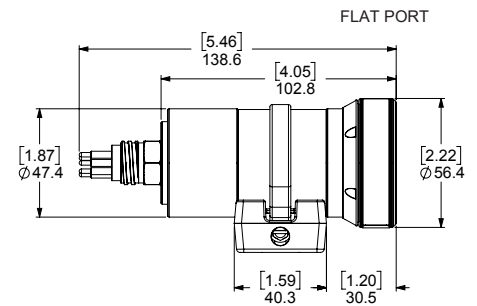

# IP Multi SeaCam<sup>®</sup>

	IPMSC-3070 Flat Port	IPMSC-3105 Dome Port
<b>Optical Specifications</b>		
<b>Lens</b>	2.7 mm, f/2.9	
<b>Focus</b>	Fixed, 100 mm~infinity	
<b>FOV in Water</b>	72° H x 42° V	105° H x 60° V
<b>Video Specifications</b>		
<b>Image Sensor</b>	1/2.8" CMOS	
<b>Sensor Resolution</b>	1920 x 1080	
<b>Measured Resolution</b>	TBD	
<b>Faceplate Illumination</b>	TBD	
<b>Signal to Noise</b>	TBD	
<b>Interface Specifications</b>		
<b>Supported Protocols</b>	TCP/IP, UDP/IP, RTP, RTSP, SNTP, HTTP, FTP, DHCP, DNS, UPnP, ONVIF	
<b>Interface</b>	Browser	
<b>Video Compression</b>	h.264, MJPEG	
<b>Bit Rate Control</b>	VBR, CBR <sup>1</sup>	
<b>Bit Rate</b>	h.264: 1~20 Mbps, 10 Mbps <sup>1</sup> MJPEG: 1~50 Mbps, 50 Mbps <sup>1</sup>	
<b>Latency<sup>2</sup></b>	h.264: 237 ms MJPEG: N/A	
<b>Benchmark Latency<sup>3</sup></b>	h.264: 488 ms MJPEG: 432 ms	
<b>Max Frame Rate</b>	30 FPS	
<b>Integrated Recording</b>	HD MPEG Video, HD JPEG Stills	
<b>Onboard Memory</b>	256 GB (SDHC)	
<b>Configuration Settings</b>	Browser (Chrome, Firefox, IE), ONVIF Profile S	
<b>Environmental Specifications</b>		
<b>Depth Rating</b>	6,000 m	6,000 m Optional 11,000 m <sup>4</sup>
<b>Operating Temp</b>	TBD	
<b>Storage Temp</b>	-30° C to 70° C [-22° F to 158° F]	
<b>Electrical Specifications</b>		
<b>Voltage</b>	10~36 VDC, Power Over Ethernet (IEEE802.3af)	
<b>Power</b>	2W max	
<b>Mechanical Specifications</b>		
<b>Housing</b>	Titanium	
<b>Port</b>	Sapphire	Borosilicate Glass
<b>Outer Diameter</b>	56.4 mm [2.22 in.]	69.1 mm [2.72 in.]
<b>Overall Length</b>	102.8 mm [4.05 in.]	124 mm [4.88 in.]
<b>Weight in Air</b>	TBD	TBD
<b>Weight in Water</b>	TBD	TBD
<b>Connector</b>		
<b>Default</b>	SEACON MCBH8-NET Please contact sales for more options.	