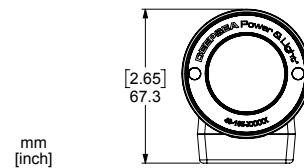

# IP Multi SeaCam<sup>®</sup>

	IPMSC-3070 Flat Port	IPMSC-3105 Dome Port
<b>Optical Specifications</b>		
<b>Lens</b>	2.7 mm, f/2.9	
<b>Focus</b>	Fixed, 100 mm~infinity	
<b>FOV in Water</b>	72° H x 42° V	105° H x 60° V
<b>Video Specifications</b>		
<b>Image Sensor</b>	1/2.8" CMOS	
<b>Sensor Resolution</b>	1920 x 1080	
<b>Measured Resolution</b>	TBD	
<b>Faceplate Illumination</b>	TBD	
<b>Signal to Noise</b>	TBD	
<b>Interface Specifications</b>		
<b>Supported Protocols</b>	TCP/IP, UDP/IP, RTP, RTSP, SNTP, HTTP, FTP, DHCP, DNS, UPnP, ONVIF	
<b>Interface</b>	Browser	
<b>Video Compression</b>	h.264, MJPEG	
<b>Bit Rate Control</b>	VBR, CBR <sup>1</sup>	
<b>Bit Rate</b>	h.264: 1~20 Mbps, 10 Mbps <sup>1</sup> MJPEG: 1~50 Mbps, 50 Mbps <sup>1</sup>	
<b>Latency<sup>2</sup></b>	h.264: 237 ms MJPEG: N/A	
<b>Benchmark Latency<sup>3</sup></b>	h.264: 488 ms MJPEG: 432 ms	
<b>Max Frame Rate</b>	30 FPS	
<b>Integrated Recording</b>	HD MPEG Video, HD JPEG Stills	
<b>Onboard Memory</b>	256 GB (SDHC)	
<b>Configuration Settings</b>	Browser (Chrome, Firefox, IE), ONVIF Profile S	
<b>Environmental Specifications</b>		
<b>Depth Rating</b>	6,000 m	6,000 m Optional 11,000 m <sup>4</sup>
<b>Operating Temp</b>	TBD	
<b>Storage Temp</b>	-30° C to 70° C [-22° F to 158° F]	
<b>Electrical Specifications</b>		
<b>Voltage</b>	10~36 VDC, Power Over Ethernet (IEEE802.3af)	
<b>Power</b>	2W max	
<b>Mechanical Specifications</b>		
<b>Housing</b>	Titanium	
<b>Port</b>	Sapphire	Borosilicate Glass
<b>Outer Diameter</b>	56.4 mm [2.22 in.]	69.1 mm [2.72 in.]
<b>Overall Length</b>	102.8 mm [4.05 in.]	124 mm [4.88 in.]
<b>Weight in Air</b>	TBD	TBD
<b>Weight in Water</b>	TBD	TBD
<b>Connector</b>		
<b>Default</b>	SEACON MCBH8-NET Please contact sales for more options.	