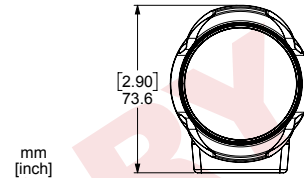

# IP Multi SeaCam<sup>®</sup>

	IPMSC-3070 Flat Port	IPMSC-3105 Dome Port
<b>Optical Specifications</b>		
<b>Lens</b>	2.7 mm, f/2.9	
<b>Focus</b>	Fixed, 100 mm~infinity	
<b>FOV in Water</b>	72° H x 42° V	105° H x 60° V
<b>Video Specifications</b>		
<b>Image Sensor</b>	1/2.8" CMOS	
<b>Sensor Resolution</b>	1920 x 1080	
<b>Measured Resolution</b>	TBD	
<b>Faceplate Illumination</b>	TBD	
<b>Signal to Noise</b>	TBD	
<b>Interface Specifications</b>		
<b>Supported Protocols</b>	TCP/IP, UDP/IP, RTP, RTSP, SNTP, HTTP, FTP, DHCP, DNS, UPnP, ONVIF	
<b>Interface</b>	Browser	
<b>Video Compression</b>	h.264, MJPEG	
<b>Bit Rate Control</b>	VBR, CBR <sup>1</sup>	
<b>Bit Rate</b>	h.264: 1~20 Mbps, 10 Mbps <sup>1</sup> MJPEG: 1~50 Mbps, 50 Mbps <sup>1</sup>	
<b>Latency<sup>2</sup></b>	h.264: 237 ms MJPEG: N/A	
<b>Benchmark Latency<sup>3</sup></b>	h.264: 488 ms MJPEG: 432 ms	
<b>Max Frame Rate</b>	30 FPS	
<b>Integrated Recording</b>	HD MPEG Video, HD JPEG Stills	
<b>Onboard Memory</b>	256 GB (SDHC)	
<b>Configuration Settings</b>	Browser (Chrome, Firefox, IE), ONVIF Profile S	
<b>Environmental Specifications</b>		
<b>Depth Rating</b>	6,000 m	6,000 m Optional 11,000 m <sup>4</sup>
<b>Operating Temp</b>	TBD	
<b>Storage Temp</b>	-30° C to 70° C [-22° F to 158° F]	
<b>Electrical Specifications</b>		
<b>Voltage</b>	10~36 VDC, Power Over Ethernet (IEEE802.3af)	
<b>Power</b>	2W max	
<b>Mechanical Specifications</b>		
<b>Housing</b>	Titanium	
<b>Port</b>	Sapphire	Borosilicate Glass
<b>Outer Diameter</b>	56.4 mm [2.22 in.]	69.1 mm [2.72 in.]
<b>Overall Length</b>	102.8 mm [4.05 in.]	124 mm [4.88 in.]
<b>Weight in Air</b>	TBD	TBD
<b>Weight in Water</b>	TBD	TBD
<b>Connector</b>		
<b>Default</b>	SEACON MCBH8-NET Please contact sales for more options.	