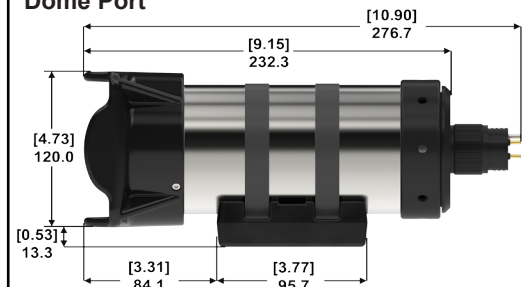

DEEPSEA
Power & Light®

Super SeaCam® 5000

Piloting Camera with Excellent Low-Light Capability.

FEATURES

Low-Light Black & White and Color

CCD Reliability

Flat or Dome Port

110° Angle of View with Dome Port

Standard Connector

BH4MP

- 1 = Ground
- 2 = Power
- 3 = Video
- 4 = Not Used

*Other connectors and pin-out options are available upon request.

Dimensions

Flat Port

Dome Port

Mechanical Specifications		
Housing	6061 Aluminum 6AL-4V Titanium	
Port	Optically polished glass	
Outer Diameter	Flat Port: 95.3 mm (3.75 in) Dome Port: 120.0 mm (4.73 in)	
Overall Length w/ out connector	Flat Port: 226.6 mm (8.92 in) Dome Port: 232.3 mm (9.15 in)	
Weight in Air	Ti: 2.95 kg (6.5 lbs.) Al: 1.86 kg (4.11lbs)	
Weight in Water	Ti: 1.54 kg (3.41 lbs.) Al: 0.43 kg (15 ounces)	
Environmental Specifications		
Depth Rating	Ti: 6000 m (20,000 ft) Al: 2000 m (6500 ft)	
Operating Temp.	0° C to 50° C (32° F to 122° F)	
Storage Temp.	-20° C to 60° C (-4° F to 140° F)	
Optical Specifications		
Lens	3.5mm, f 1.6	
Focus	Fixed Focus	
Depth of Field	60 cm (23.6 in.) to infinity	
FOV in Air	83° (H) x 60° (V) x 95° (D)	
	B/W	Color
FOV in Water	Dome Port : 110° (H) x 89° (V) x 120° (D) Flat Port: 80° (H) x 69° (V) x 90° (D)	Dome Port : 90° (H) x 70° (V) x 104° (D) Flat Port: 63° (H) x 49° (V) x 74° (D)
Video Specifications		
Image Sensor	1/2 inch CCD Sensor	1/3 inch CCD sensor
Number of Pixels	EIA: 768 (H) x 494 (V) CCIR: 752 (H) x 582 (V)	NTSC: 768 (H) x 494 (V) PAL: 752 (H) x 582 (V)
Resolution	570 lines horizontal	540 lines
Scene Illumination	0.001 Lux	0.1 Lux
Signal to Noise	More than 50 dB	
Video Output	Composite, 1.0 volt (peak to peak) 75 ohm, unbalanced	
Video Format	EIA or CCIR	NTSC or PAL
Electrical Specifications		
Power	9-30 V DC	
Current	160 mA	145 mA