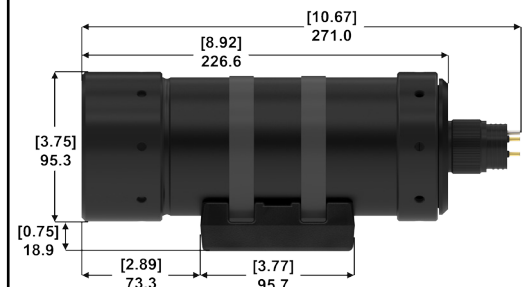

DEEPSEA
Power & Light®

Super SeaCam® 5000

Piloting Camera with Excellent Low-Light Capability.

FEATURES

Low-Light Black & White and Color

CCD Reliability

Flat or Dome Port

110° Angle of View with Dome Port

Standard Connector

BH4MP

- 1 = Ground
- 2 = Power
- 3 = Video
- 4 = Not Used

*Other connectors and pin-out options are available upon request.

Dimensions

Flat Port

Dome Port

Mechanical Specifications		
Housing	6061 Aluminum 6AL-4V Titanium	
Port	Optically polished glass	
Outer Diameter	Flat Port: 95.3 mm (3.75 in) Dome Port: 120.0 mm (4.73 in)	
Overall Length w/ out connector	Flat Port: 226.6 mm (8.92 in) Dome Port: 232.3 mm (9.15 in)	
Weight in Air	Ti: 2.95 kg (6.5 lbs.) Al: 1.86 kg (4.11lbs)	
Weight in Water	Ti: 1.54 kg (3.41 lbs.) Al: 0.43 kg (15 ounces)	
Environmental Specifications		
Depth Rating	Ti: 6000 m (20,000 ft) Al: 2000 m (6500 ft)	
Operating Temp.	0° C to 50° C (32° F to 122° F)	
Storage Temp.	-20° C to 60° C (-4° F to 140° F)	
Optical Specifications		
Lens	3.5mm, f 1.6	
Focus	Fixed Focus	
Depth of Field	60 cm (23.6 in.) to infinity	
FOV in Air	83° (H) x 60° (V) x 95° (D)	
	B/W	Color
FOV in Water	Dome Port : 110° (H) x 89° (V) x 120° (D) Flat Port: 80° (H) x 69° (V) x 90° (D)	Dome Port : 90° (H) x 70° (V) x 104° (D) Flat Port: 63° (H) x 49° (V) x 74° (D)
Video Specifications		
Image Sensor	1/2 inch CCD Sensor	1/3 inch CCD sensor
Number of Pixels	EIA: 768 (H) x 494 (V) CCIR: 752 (H) x 582 (V)	NTSC: 768 (H) x 494 (V) PAL: 752 (H) x 582 (V)
Resolution	570 lines horizontal	540 lines
Scene Illumination	0.001 Lux	0.1 Lux
Signal to Noise	More than 50 dB	
Video Output	Composite, 1.0 volt (peak to peak) 75 ohm, unbalanced	
Video Format	EIA or CCIR	NTSC or PAL
Electrical Specifications		
Power	9-30 V DC	
Current	160 mA	145 mA