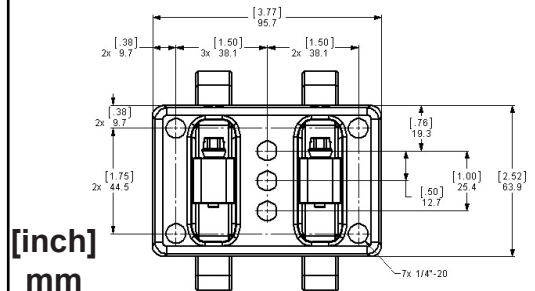

Standard Connector

BH4MP

- 1 = Ground
- 2 = Power
- 3 = Video
- 4 = Not Used

*Other connectors and pin-out options are available upon request.

Dimensions

Flat Port

Dome Port

Mechanical Specifications		
Housing	6061 Aluminum 6AL-4V Titanium	
Port	Optically polished glass	
Outer Diameter	Flat Port: 95.3 mm (3.75 in) Dome Port: 120.0 mm (4.73 in)	
Overall Length w/ out connector	Flat Port: 226.6 mm (8.92 in) Dome Port: 232.3 mm (9.15 in)	
Weight in Air	Ti: 2.95 kg (6.5 lbs.) Al: 1.86 kg (4.11lbs)	
Weight in Water	Ti: 1.54 kg (3.41 lbs.) Al: 0.43 kg (15 ounces)	
Environmental Specifications		
Depth Rating	Ti: 6000 m (20,000 ft) Al: 2000 m (6500 ft)	
Operating Temp.	0° C to 50° C (32° F to 122° F)	
Storage Temp.	-20° C to 60° C (-4° F to 140° F)	
Optical Specifications		
Lens	3.5mm, f 1.6	
Focus	Fixed Focus	
Depth of Field	60 cm (23.6 in.) to infinity	
FOV in Air	83° (H) x 60° (V) x 95° (D)	
	B/W	Color
FOV in Water	Dome Port : 110° (H) x 89° (V) x 120° (D) Flat Port: 80° (H) x 69° (V) x 90° (D)	Dome Port : 90° (H) x 70° (V) x 104° (D) Flat Port: 63° (H) x 49° (V) x 74° (D)
Video Specifications		
Image Sensor	1/2 inch CCD Sensor	1/3 inch CCD sensor
Number of Pixels	EIA: 768 (H) x 494 (V) CCIR: 752 (H) x 582 (V)	NTSC: 768 (H) x 494 (V) PAL: 752 (H) x 582 (V)
Resolution	570 lines horizontal	540 lines
Scene Illumination	0.001 Lux	0.1 Lux
Signal to Noise	More than 50 dB	
Video Output	Composite, 1.0 volt (peak to peak) 75 ohm, unbalanced	
Video Format	EIA or CCIR	NTSC or PAL
Electrical Specifications		
Power	9-30 V DC	
Current	160 mA	145 mA